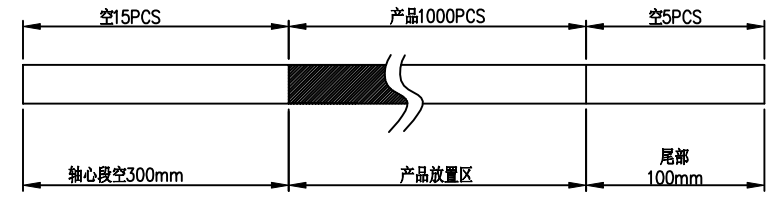

RoHS Compliant

RECOMMENDED P.C.B HOLE LAYOUT  
 COMPONENT SIDE VIEW(TOLERANCE: +/-0.05)

PIN NO.	NAME	YTYPE	DESCRIPTION
1	DAT2	I/O/PP	DATE LINE(BIT2)
2	CD/DAT3	I/O/PP	CARD DETECT DATE LIN(BIT3)
3	CMD	PP	COMMAND RESPONSE
4	VDD	S	SUPPLY VOLTAGE
5	CLX	I	CLOCK
6	VSS	S	SUPPLY VOLTAGE GROUND
7	DATO	I/O/PP	DATE LINE(BIT0)
8	DATI	I/O/PP	DATE LINE(DIT1)

For technical support, please send an email to support@vitalconn.com

FOR YOUR VITAL CONNECTION

TOLERANCE UNSPECIFIED		TITLE:		T-FLASH 外焊卡座(卷装)	
.0	±0.38	DRAWN BY: QSY		PART NO: VTC102010052	
.00	±0.25	CHECKED BY: VIT		UNIT:mm	SHEET:2 OF 2
.000	±0.10	APPROVED BY: QPF		SIZE: A4	FCN: E1
ANGLE ±3.00°	MANUFACTURING COPY	PROJECTION		http://www.vitalconn.com	

REV:	ECN. NO.	NAME	DATE

NOTES  
 1. 每卷包装数量: 1000PCS/每卷  
 2. 卷带包装方式:

3. 每箱包装数量: 10000PCS/箱  
 4. 纸箱350mm\*350mm\*340mm (内部尺寸), 材质K=K  
 5. 10K/箱产品净重: 5.496kg, 毛重: 10.73kg

RoHS Compliant

TOLERANCE UNSPECIFIED		 a vital connector company		FOR YOUR VITAL CONNECTION	
.0	±0.38			TITLE: T-FLASH 外焊卡座(卷装)	
.00	±0.25	PART NO: VTC102010052		REV: A	
.000	±0.10	SIZE: A4		UNIT:mm	
ANGLE ±3.00°		SHEET: 2 OF 2		FCN: E1	
MANUFACTURING COPY		PROJECTION		http://www.vitalconn.com	
DRAWN BY: QSY	CHECKED BY: VIT	APPROVED BY: QPF			