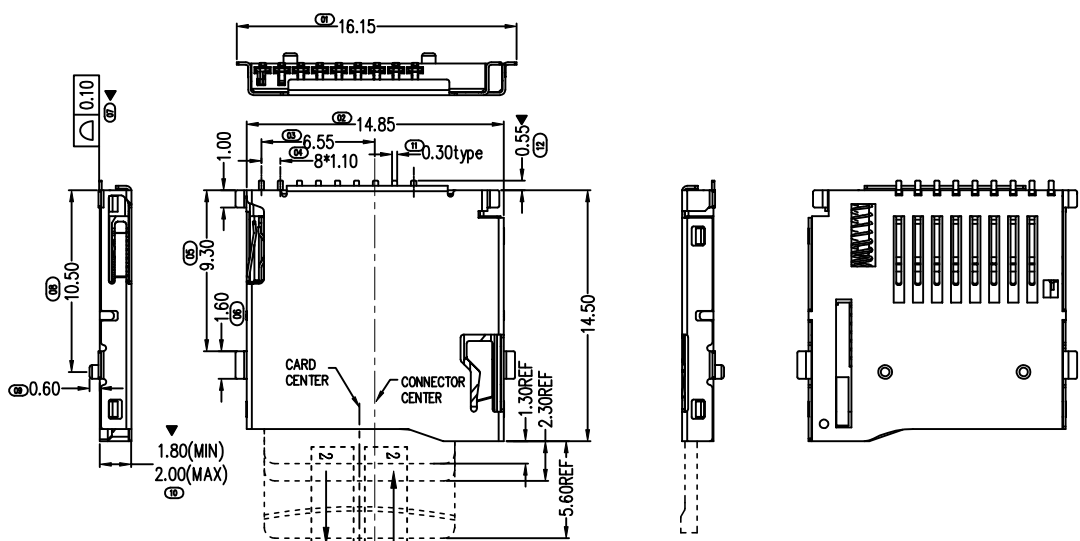

REV:	ECN. NO.	NAME	DATE

Specification

Material  
 Plastic Housing: LCP 30%GF. UL94V-0, Black  
 Contact Terminal: Phosphor Bronze. T=0.15mm  
 Cover: SUS304, T=0.15mm

Plating:  
 Contact Terminal  
 Contact Area: Gold Flash  
 Solder area: Tin 80u" min.  
 Underplating: Ni overall 30u" min.  
 Cover: Ni overall 30u" min.

RoHS Compliant

RECOMMENDED P.C.B HOLE LAYOUT  
 COMPONENT SIDE VIEW(TOLERANCE: +/-0.05)

PIN NO.	NAME	YTYPE	DESCRIPTION
1	DAT2	I/O/PP	DATE LINE(BIT2)
2	CD/DAT3	I/O/PP	CARD DETECT DATE LIN(BIT3)
3	CMD	PP	COMMAND RESPONSE
4	VDD	S	SUPPLY VOLTAGE
5	CLX	I	CLOCK
6	VSS	S	SUPPLY VOLTAGE GROUND
7	DATO	I/O/PP	DATE LINE(BIT0)
8	DATI	I/O/PP	DATE LINE(DIT1)

For technical support, please send an email to support@vitalconn.com

FOR YOUR VITAL CONNECTION

TOLERANCE UNSPECIFIED		TITLE:		T-FLASH 外焊卡座(卷装)	
.0	±0.38	DRAWN BY: QSY		PART NO: VTC102010052	
.00	±0.25	CHECKED BY: VIT		UNIT:mm	SHEET:2 OF 2
.000	±0.10	APPROVED BY: QPF		SIZE: A4	FCN: E1
ANGLE ±3.00°	MANUFACTURING COPY	PROJECTION		http://www.vitalconn.com	

REV:	ECN. NO.	NAME	DATE

NOTES  
 1. 每卷包装数量: 1000PCS/每卷  
 2. 卷带包装方式:

3. 每箱包装数量: 10000PCS/箱  
 4. 纸箱350mm\*350mm\*340mm (内部尺寸), 材质K=K  
 5. 10K/箱产品净重: 5.496kg, 毛重: 10.73kg

RoHS Compliant

TOLERANCE UNSPECIFIED		 a vital connector company		FOR YOUR VITAL CONNECTION	
.0	±0.38			TITLE: T-FLASH 外焊卡座(卷装)	
.00	±0.25	PART NO: VTC102010052		REV: A	
.000	±0.10	SIZE: A4		UNIT:mm	
ANGLE ±3.00°		SHEET: 2 OF 2		FCN: E1	
MANUFACTURING COPY		PROJECTION		http://www.vitalconn.com	
DRAWN BY: QSY	CHECKED BY: VIT	APPROVED BY: QPF			