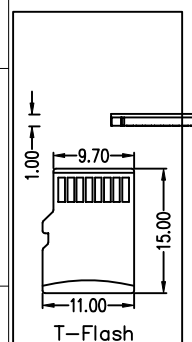

REV:	ECN. NO.	NAME	DATE

Specification

Material  
 Plastic Housing: LCP 30%GF. UL94V-0, Black  
 Contact Terminal: Phosphor Bronze. T=0.15mm  
 Cover: SUS304, T=0.15mm

Plating:  
 Contact Terminal  
 Contact Area: Gold Flash  
 Solder area: Tin 80u" min.  
 Underplating: Ni overall 30u" min.  
 Cover: Ni overall 30u" min.

RoHS Compliant

RECOMMENDED P.C.B HOLE LAYOUT  
 COMPONENT SIDE VIEW(TOLERANCE: +/-0.05)

PIN NO.	NAME	YTYPE	DESCRIPTION
1	DAT2	I/O/PP	DATE LINE(BIT2)
2	CD/DAT3	I/O/PP	CARD DETECT DATE LIN(BIT3)
3	CMD	PP	COMMAND RESPONSE
4	VDD	S	SUPPLY VOLTAGE
5	CLX	I	CLOCK
6	VSS	S	SUPPLY VOLTAGE GROUND
7	DATO	I/O/PP	DATE LINE(BIT0)
8	DATI	I/O/PP	DATE LINE(DIT1)

For technical support, please send an email to support@vitalconn.com

FOR YOUR VITAL CONNECTION

TOLERANCE UNSPECIFIED		TITLE:		T-FLASH 外焊卡座(卷装)	
.0	±0.38	DRAWN BY: QSY		PART NO: VTC102010052	
.00	±0.25	CHECKED BY: VIT		UNIT:mm	SHEET:2 OF 2
.000	±0.10	APPROVED BY: QPF		SIZE: A4	FCN: E1
ANGLE ±3.00°	MANUFACTURING COPY	PROJECTION		http://www.vitalconn.com	

REV:	ECN. NO.	NAME	DATE

NOTES  
 1. 每卷包装数量: 1000PCS/每卷  
 2. 卷带包装方式:

3. 每箱包装数量: 10000PCS/箱  
 4. 纸箱350mm\*350mm\*340mm (内部尺寸), 材质K=K  
 5. 10K/箱产品净重: 5.496kg, 毛重: 10.73kg

RoHS Compliant

TOLERANCE UNSPECIFIED		 a vital connector company		FOR YOUR VITAL CONNECTION	
.0	±0.38			TITLE: T-FLASH 外焊卡座(卷装)	
.00	±0.25	PART NO: VTC102010052		REV: A	
.000	±0.10	SIZE: A4		UNIT:mm	
ANGLE ±3.00°		SHEET: 2 OF 2		FCN: E1	
MANUFACTURING COPY		PROJECTION		http://www.vitalconn.com	
DRAWN BY: QSY	CHECKED BY: VIT	APPROVED BY: QPF			