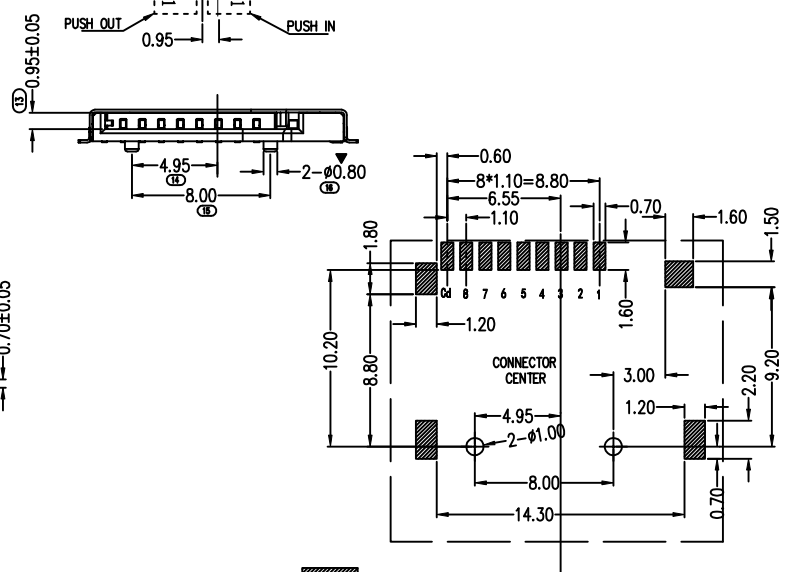

REV:	ECN. NO.	NAME	DATE

Specification

Material  
 Plastic Housing: LCP 30%GF. UL94V-0, Black  
 Contact Terminal: Phosphor Bronze. T=0.15mm  
 Cover: SUS304, T=0.15mm

Plating:  
 Contact Terminal  
 Contact Area: Gold Flash  
 Solder area: Tin 80u" min.  
 Underplating: Ni overall 30u" min.  
 Cover: Ni overall 30u" min.

RoHS Compliant

RECOMMENDED P.C.B HOLE LAYOUT  
 COMPONENT SIDE VIEW(TOLERANCE: +/-0.05)

PIN NO.	NAME	YTYPE	DESCRIPTION
1	DAT2	I/O/PP	DATE LINE(BIT2)
2	CD/DAT3	I/O/PP	CARD DETECT DATE LIN(BIT3)
3	CMD	PP	COMMAND RESPONSE
4	VDD	S	SUPPLY VOLTAGE
5	CLX	I	CLOCK
6	VSS	S	SUPPLY VOLTAGE GROUND
7	DATO	I/O/PP	DATE LINE(BIT0)
8	DATI	I/O/PP	DATE LINE(DIT1)

For technical support, please send an email to support@vitalconn.com

FOR YOUR VITAL CONNECTION

TOLERANCE UNSPECIFIED		TITLE:		T-FLASH 外焊卡座(卷装)	
.0	±0.38	DRAWN BY: QSY		PART NO: VTC102010052	
.00	±0.25	CHECKED BY: VIT		UNIT:mm	SHEET:2 OF 2
.000	±0.10	APPROVED BY: QPF		SIZE: A4	FCN: E1
ANGLE ±3.00°	MANUFACTURING COPY	PROJECTION		http://www.vitalconn.com	

REV:	ECN. NO.	NAME	DATE

NOTES  
 1. 每卷包装数量: 1000PCS/每卷  
 2. 卷带包装方式:

3. 每箱包装数量: 10000PCS/箱  
 4. 纸箱350mm\*350mm\*340mm (内部尺寸), 材质K=K  
 5. 10K/箱产品净重: 5.496kg, 毛重: 10.73kg

RoHS Compliant

TOLERANCE UNSPECIFIED		 a vital connector company		FOR YOUR VITAL CONNECTION	
.0	±0.38			TITLE: T-FLASH 外焊卡座(卷装)	
.00	±0.25	PART NO: VTC102010052		REV: A	
.000	±0.10	SIZE: A4		UNIT:mm	
ANGLE ±3.00°		SHEET: 2 OF 2		FCN: E1	
MANUFACTURING COPY		PROJECTION		http://www.vitalconn.com	
DRAWN BY: QSY	CHECKED BY: VIT	APPROVED BY: QPF			