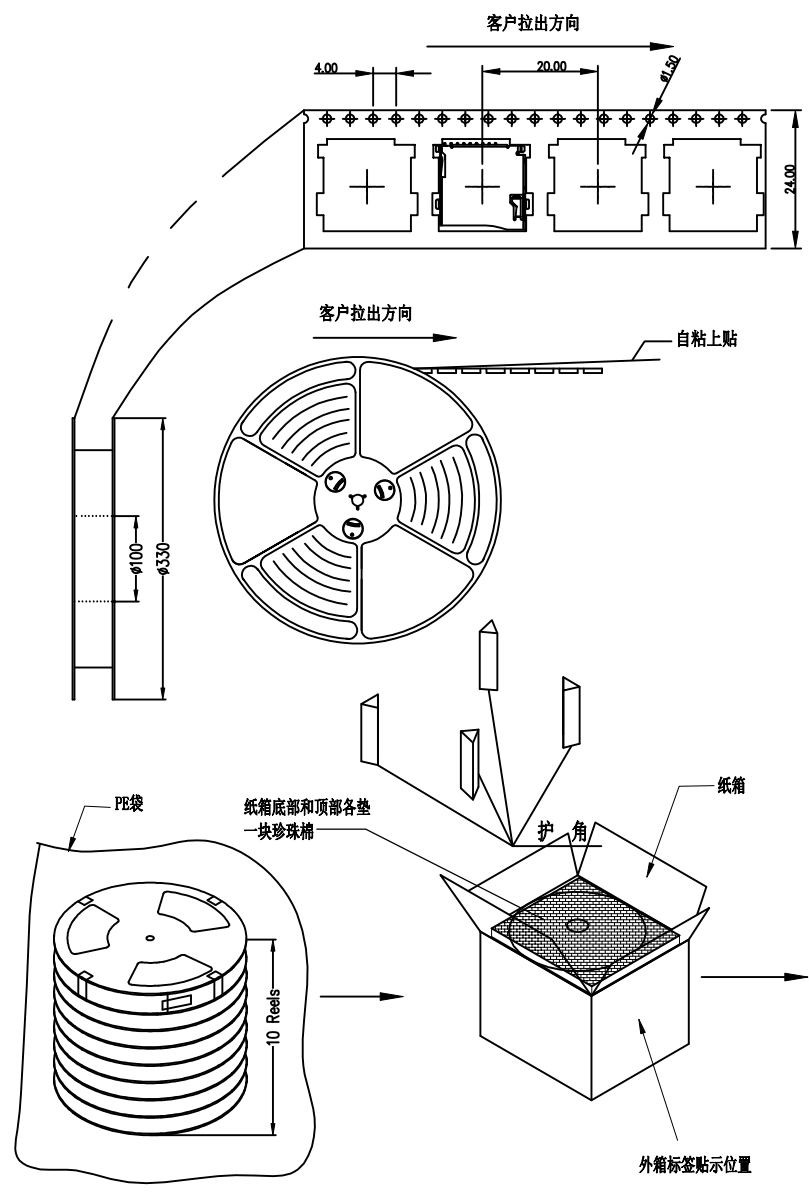

REV:	ECN. NO.	NAME	DATE

Specification

Material  
 Plastic Housing: LCP 30%GF. UL94V-0, Black  
 Contact Terminal: Phosphor Bronze. T=0.15mm  
 Cover: SUS304, T=0.15mm

Plating:  
 Contact Terminal  
 Contact Area: Gold Flash  
 Solder area: Tin 80u" min.  
 Underplating: Ni overall 30u" min.  
 Cover: Ni overall 30u" min.

RoHS Compliant

RECOMMENDED P.C.B HOLE LAYOUT  
 COMPONENT SIDE VIEW(TOLERANCE: +/-0.05)

PIN NO.	NAME	YTYPE	DESCRIPTION
1	DAT2	I/O/PP	DATE LINE(BIT2)
2	CD/DAT3	I/O/PP	CARD DETECT DATE LIN(BIT3)
3	CMD	PP	COMMAND RESPONSE
4	VDD	S	SUPPLY VOLTAGE
5	CLX	I	CLOCK
6	VSS	S	SUPPLY VOLTAGE GROUND
7	DATO	I/O/PP	DATE LINE(BIT0)
8	DATI	I/O/PP	DATE LINE(DIT1)

For technical support, please send an email to support@vitalconn.com

FOR YOUR VITAL CONNECTION

TOLERANCE UNSPECIFIED		TITLE:		T-FLASH 外焊卡座(卷装)	
.0	±0.38	DRAWN BY: QSY		PART NO: VTC102010052	
.00	±0.25	CHECKED BY: VIT		UNIT:mm	SHEET:2 OF 2
.000	±0.10	APPROVED BY: QPF		SIZE: A4	FCN: E1
ANGLE ±3.00°	MANUFACTURING COPY	PROJECTION		http://www.vitalconn.com	

REV:	ECN. NO.	NAME	DATE

NOTES  
 1. 每卷包装数量: 1000PCS/每卷  
 2. 卷带包装方式:

3. 每箱包装数量: 10000PCS/箱  
 4. 纸箱350mm\*350mm\*340mm (内部尺寸), 材质K=K  
 5. 10K/箱产品净重: 5.496kg, 毛重: 10.73kg

RoHS Compliant

TOLERANCE UNSPECIFIED		 a vital connector company		FOR YOUR VITAL CONNECTION	
.0	±0.38			TITLE: T-FLASH 外焊卡座(卷装)	
.00	±0.25	PART NO: VTC102010052		REV: A	
.000	±0.10	SIZE: A4		UNIT:mm	
ANGLE ±3.00°		SHEET: 2 OF 2		FCN: E1	
MANUFACTURING COPY		PROJECTION		http://www.vitalconn.com	
DRAWN BY: QSY	CHECKED BY: VIT	APPROVED BY: QPF			